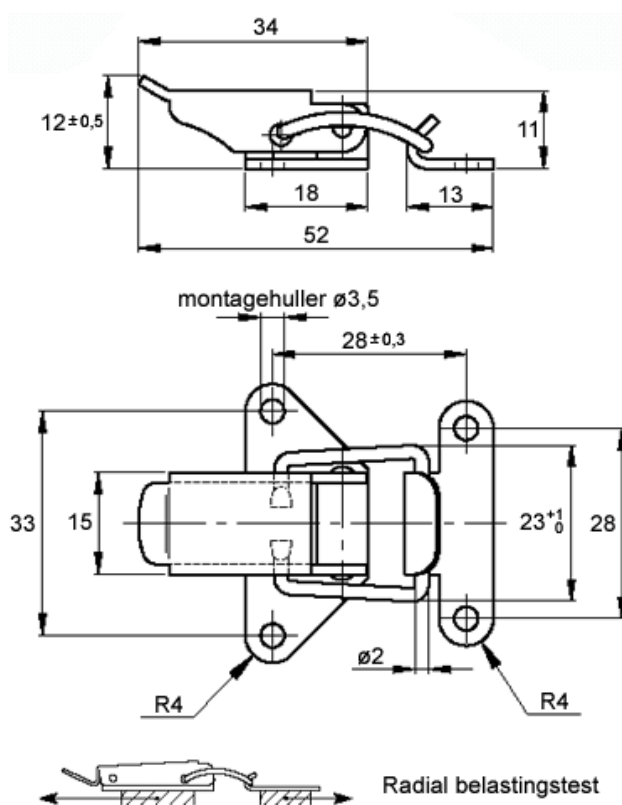

Article number: 2312420091

Description: E+G Hook clamp, zinc-plated 420091
TLE.Z-15/52+R

Measures

Max load (N) = 550
Ultimate strength (N) = 1200